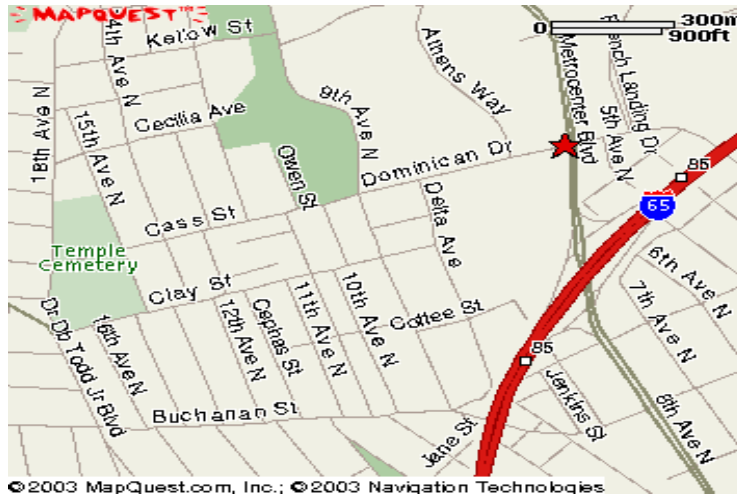

## ***Directions to the Millennium Maxwell House***

**North - Louisville, Bowling Green, KY, Springfield, TN - Madison, TN (Rivergate) Opryland/Briley Parkway**

I-65 South (toward Huntsville). Exit #85 Rosa L Parks Boulevard – the ramp will be two lanes - stay in the left lane and bear right - the hotel is left at the first light.

**Northwest - St. Louis, MO - Clarksville, TN**

I-24 East to I-65 South (toward Huntsville). Exit #85 Rosa L Parks Boulevard - the ramp will be two lanes - stay in the left lane and bear right - the hotel is left at the first light.

**South - Birmingham, AL - Lewisburg, Franklin, Brentwood, TN, Cool Springs**

I-65 North (toward Louisville). You will then take Exit #85 Rosa L. Parks Boulevard - at the top of the ramp you will turn left at the light onto Rosa L. Parks Boulevard - the hotel is located about 1 ½ blocks on the left.

**West - Little Rock, AR, Memphis, Jackson, Bellevue, Belle Meade, Paris, TN**

I-40 East to I-65 North (toward Louisville). From I-65 you will take Exit #85 Rosa L. Parks Boulevard. At the top of the ramp you will turn left at the light onto Rosa L. Parks Boulevard - the hotel is located about 1 ½ blocks on the left.